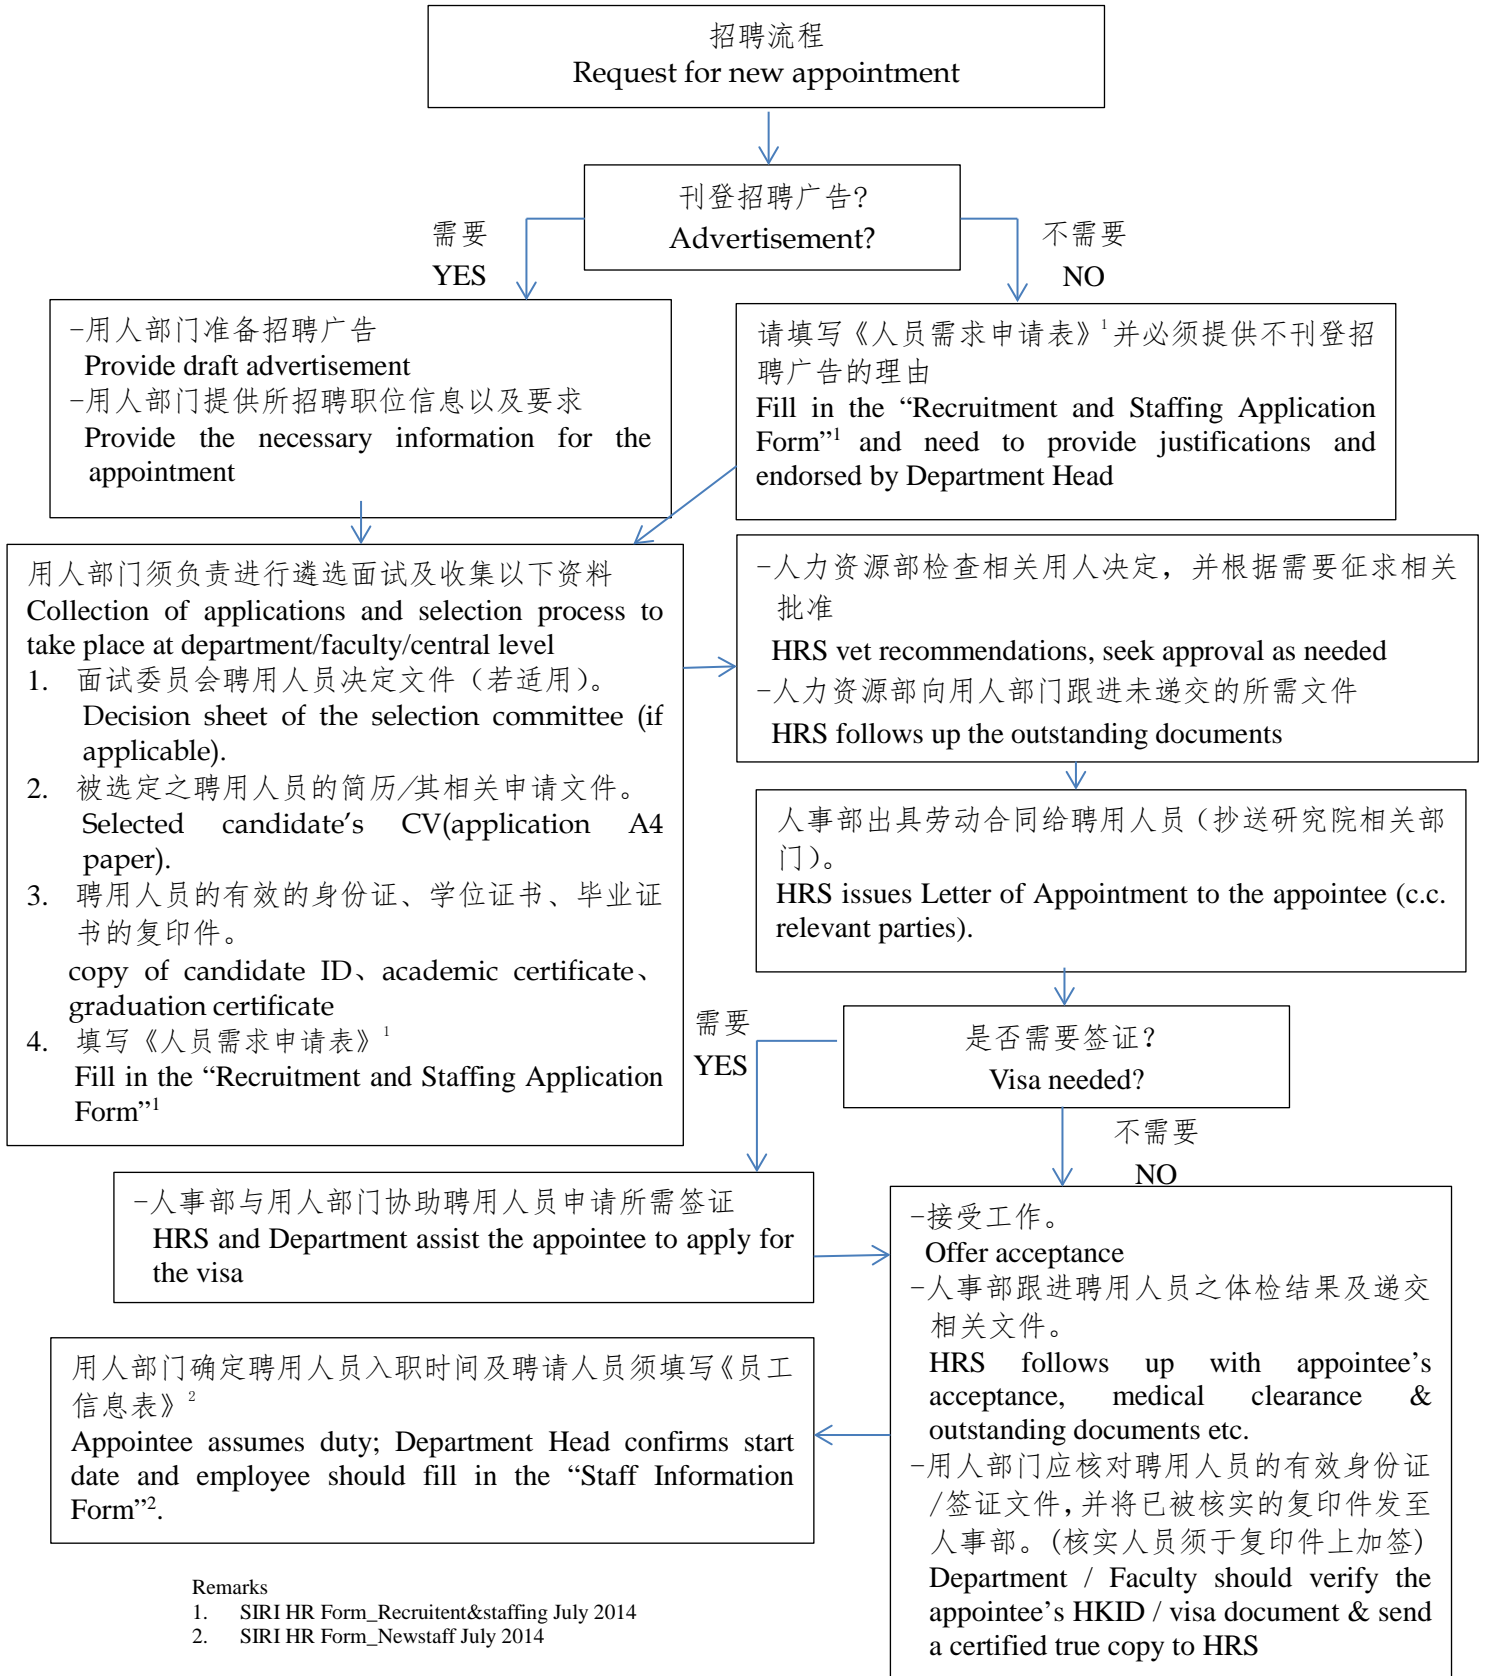

招聘人员工作流程  
Process for New Appointment

适用于: 非教学人员及科研支援人员  
Applicable to: Non-academic Staff and Research Support Staff

Remarks

1. SIRI HR Form\_Recruitent&staffing July 2014
2. SIRI HR Form\_Newstaff July 2014